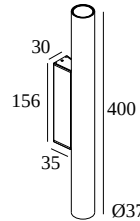

SPY 39 W X DOWN-UP 92713

24147 9210 B

AVAILABLE IN

ALU GREY 24147 9210 A

BLACK 24147 9210 B

FLEMISH BRONZE OUTDOOR 24147 9210 FBRX

ANTHRACITE 24147 9210 N

WHITE 24147 9210 W

[View on website](#)

General info

LOCATION	indoor-outdoor
INSTALLATION	Wall Surface mounted
INGRESS PROTECTION	IP55
PROTECTION AGAINST MECHANICAL IMPACT	IK03
WEIGHT (KG)	0.7
ADJUSTABILITY	non adjustable
INFORMATION	REFLECTOR SP-13° INCL.LED POWER SUPPLY 350mA-DC

Electrical info

ELECTRICAL	220-240V / 50-60Hz
CLASS	II
POWER SUPPLY	YES
DIM TYPE	non-dimmable
ENERGY CLASS	E

Lightsource info

LIGHTSOURCE NAME	LED
LIGHTSOURCE	2 x (LED array 3,9W / CRI>90 (R9: 56) / 2700K / 385lm)
TM-30 VALUES	rf: 91 / Rg: 99
SDCM	SDCM2
RISKGROUP	RG2 (threshold 0,6m)
LM80	L90B10 > 41000
BEAMANGLE	13°
LED TECHNICS (LIGHT SOURCE)	770lm // 7,8W // 98lm/W
LED TECHNICS (LUMINAIRE)	495lm // 9W // 55lm/W

For detailed installation instructions, please consult the manual : [24147_XXX0_V02_HAND.pdf](#)

DELTALIGHT

SPY 39 W X DOWN-UP 92713

24147 9210 B

Notes: