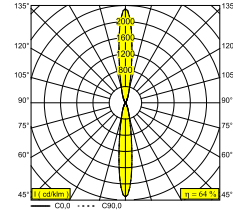

SPY 39 W X DOWN-UP 92713

24147 9210 B

AVAILABLE IN

ALU GREY 24147 9210 A

BLACK 24147 9210 B

FLEMISH BRONZE OUTDOOR 24147 9210 FBRX

ANTHRACITE 24147 9210 N

WHITE 24147 9210 W

Electrical info

ELECTRICAL	220-240V / 50-60Hz
CLASS	II
POWER SUPPLY	YES
DIM TYPE	non-dimmable
ENERGY CLASS	E

Lightsource info

LIGHTSOURCE NAME	LED
LIGHTSOURCE	2 x (LED array 3,9W / CRI>90 (R9: 56) / 2700K / 385lm)
TM-30 VALUES	rf: 91 / Rg: 99
SDCM	SDCM2
RISKGROUP	RG2 (threshold 0,6m)
LM80	L90B10 > 41000
BEAMANGLE	13°
LED TECHNICS (LIGHT SOURCE)	770lm // 7,8W // 98lm/W
LED TECHNICS (LUMINAIRE)	495lm // 9W // 55lm/W